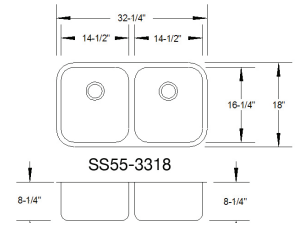

SS55-3318 **Promotion Sink**