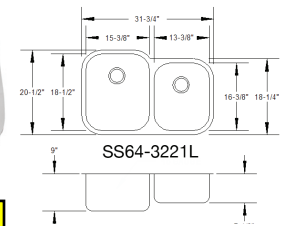

SS64-3221L **Promotion Sink**