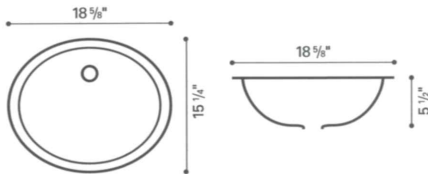

overall size: 31-7/8" x 21-1/4"
bowl depth: 9"

model: **SORRENTO**

overall size: 31-7/8" x 21-1/4"
bowl depth: 9"

model: **NEWPORT**

overall size: 31-5/8" x 19"
bowl depth: 9"

model: **MONACO**

overall size: 31" x 19"
bowl depth: 9 1/2"

model: **KINGSTON**

overall size: 32-1/2" x 19"
bowl depth: 8-1/2"

Karran ACCESSORIES

With Karran's color matched seaming adhesive, dispensing guns, strainer baskets and disposal flanges, your new sink will be as practical as it is beautiful.

SORRENTO UNDER MOUNTED TO LAMINATE

model: **DEL MAR**

overall size: 14-1/4" x 17-1/4"
bowl depth: 6-1/4"

model: **MONTEREY**

overall size: 20-7/8" x 17-3/4"
bowl depth: 9"

model: **MADRID**

overall size: 22-7/8" x 18-1/8"
bowl depth: 8-1/2"

model: **YORK**

overall size: 18-5/8" x 15-1/4"
bowl depth: 5-1/2"

model: **WINDSOR**

overall size: 18-3/4" x 12-3/4"
bowl depth: 7-1/4"

model: **OXFORD**

overall size: 22" x 16"
bowl depth: 6-1/2"

Dimensions shown are external sink dimensions.