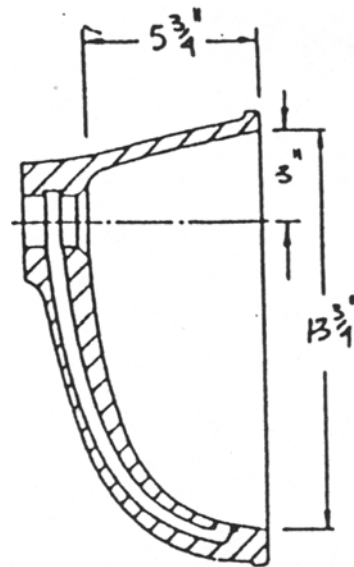

overall size: 31-7/8" x 21-1/4"
bowl depth: 9"

model: **SORRENTO**

overall size: 31-7/8" x 21-1/4"
bowl depth: 9"

model: **NEWPORT**

overall size: 31-5/8" x 19"
bowl depth: 9"

model: **MONACO**

overall size: 31" x 19"
bowl depth: 9 1/2"

COUNTER STONE BOWLS

VANITY TOP BOWL

R
O
M
A
N

M
A
R
B
L
E

DESIGN TO FIT A 21" CABINET

SEAMLESS CONVENIENCE. TIMELESS E

More hygienic and easier to maintain than a drop-in sink, your Karran undermount sink will be the envy of your friends and neighbors.

SORRENTO UNDER MOUNTED TO LAMINATE

model: **DEL MAR**

overall size: 14-1/4" x 17-1/4"
bowl depth: 6-1/4"

model: **MONTEREY**

overall size: 20-7/8" x 17-3/4"
bowl depth: 9"

model: **MADRID**

overall size: 22-7/8" x 18-1/8"
bowl depth: 8-1/2"

model: **YORK**

overall size: 18-5/8" x 15-1/4"
bowl depth: 5-1/2"

model: **WINDSOR**

overall size: 18-3/4" x 12-3/4"
bowl depth: 7-1/4"

model: **OXFORD**

overall size: 22" x 16"
bowl depth: 6-1/2"

Dimensions shown are external sink dimensions.