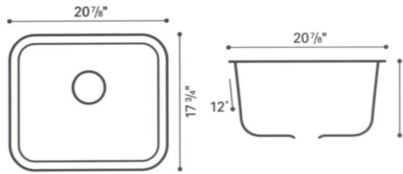

overall size: 31-7/8" x 21-1/4"
bowl depth: 9"

model: **SORRENTO**

overall size: 31-7/8" x 21-1/4"
bowl depth: 9"

model: **NEWPORT**

overall size: 31-5/8" x 19"
bowl depth: 9"

model: **MONACO**

overall size: 31" x 19"
bowl depth: 9 1/2"

COUNTER STONE BOWLS

VANITY TOP BOWL

R
O
M
A
N

M
A
R
B
L
E

DESIGN TO FIT A 21" CABINET

SEAMLESS CONVENIENCE. TIMELESS E

More hygienic and easier to maintain than a drop-in sink, your Karran undermount sink will be the envy of your friends and neighbors.

SORRENTO UNDER MOUNTED TO LAMINATE

model: **DEL MAR**

overall size: 14-1/4" x 17-1/4"
bowl depth: 6-1/4"

model: **MONTEREY**

overall size: 20-7/8" x 17-3/4"
bowl depth: 9"

model: **MADRID**

overall size: 22-7/8" x 18-1/8"
bowl depth: 8-1/2"

model: **YORK**

overall size: 18-5/8" x 15-1/4"
bowl depth: 5-1/2"

model: **WINDSOR**

overall size: 18-3/4" x 12-3/4"
bowl depth: 7-1/4"

model: **OXFORD**

overall size: 22" x 16"
bowl depth: 6-1/2"

Dimensions shown are external sink dimensions.