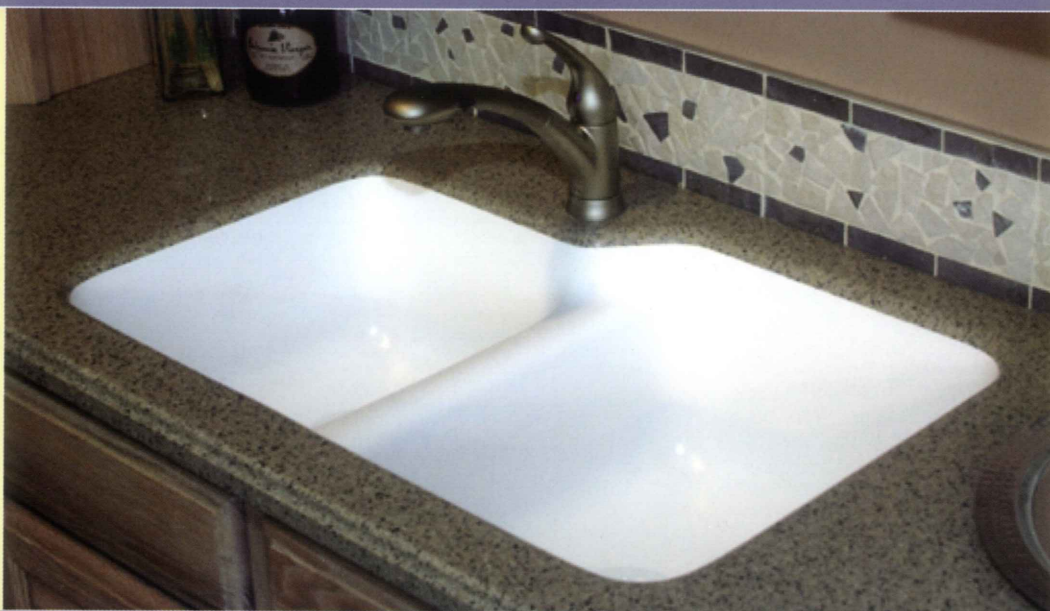

model: **KINGSTON**

overall size: 32-1/2" x 19"
bowl depth: 8-1/2"

Karran ACCESSORIES

With Karran's color matched seaming adhesive, dispensing guns, strainer baskets and disposal flanges, your new sink will be as practical as it is beautiful.

WHITE

BISQUE

Please see sample product for true color.

Karran acrylic sinks are the ideal choice to install under laminate, under solid surface and under natural and engineered stone.

TUSCANY UNDER MOUNTED TO SOLID SURFACE

COUNTER STONE BOWLS

VANITY TOP BOWL

R
O
M
A
N

M
A
R
B
L
E

DESIGN TO FIT A 21" CABINET

SEAMLESS CONVENIENCE. TIMELESS E

More hygienic and easier to maintain than a drop-in sink, your Karran undermount sink will be the envy of your friends and neighbors.

model: **YORK**

overall size: 18-5/8" x 15-1/4"
bowl depth: 5-1/2"

model: **WINDSOR**

overall size: 18-3/4" x 12-3/4"
bowl depth: 7-1/4"

model: **OXFORD**

overall size: 22" x 16"
bowl depth: 6-1/2"

Dimensions shown are external sink dimensions.