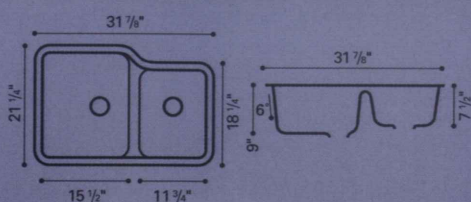

overall size: 31-7/8" x 21-1/4"
bowl depth: 9"

model: **SORRENTO**

overall size: 31-7/8" x 21-1/4"
bowl depth: 9"

model: **NEWPORT**

overall size: 31-5/8" x 19"
bowl depth: 9"

model: **MONACO**

overall size: 31" x 19"
bowl depth: 9 1/2"

model: **KINGSTON**

overall size: 32-1/2" x 19"
bowl depth: 8-1/2"

Karran ACCESSORIES

With Karran's color matched seaming adhesive, dispensing guns, strainer baskets and disposal flanges, your new sink will be as practical as it is beautiful.

SORRENTO UNDER MOUNTED TO LAMINATE

model: **DEL MAR**

overall size: 14-1/4" x 17-1/4"
bowl depth: 6-1/4"

model: **MONTEREY**

overall size: 20-7/8" x 17-3/4"
bowl depth: 9"

model: **MADRID**

overall size: 22-7/8" x 18-1/8"
bowl depth: 8-1/2"

model: **YORK**

overall size: 18-5/8" x 15-1/4"
bowl depth: 5-1/2"

model: **WINDSOR**

overall size: 18-3/4" x 12-3/4"
bowl depth: 7-1/4"

model: **OXFORD**

overall size: 22" x 16"
bowl depth: 6-1/2"

Dimensions shown are external sink dimensions.