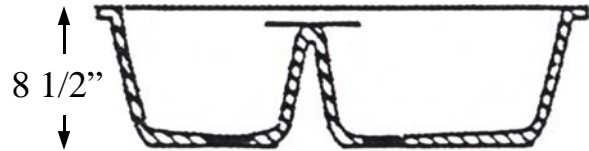

Photo Courtesy of JM Huber Corp.