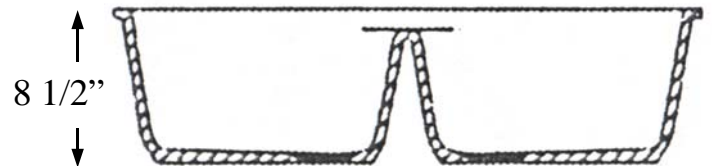

COUNTER STONE BOWLS

R
O
M
A
N

M
A
R
B
L
E

LEFT DOUBLE

DOUBLE BOWL