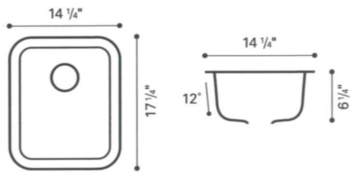

overall size: 31-7/8" x 21-1/4"
bowl depth: 9"

model: **SORRENTO**

overall size: 31-7/8" x 21-1/4"
bowl depth: 9"

model: **NEWPORT**

overall size: 31-5/8" x 19"
bowl depth: 9"

model: **MONACO**

overall size: 31" x 19"
bowl depth: 9 1/2"

COUNTER STONE BOWLS

VANITY TOP BOWL

R
O
M
A
N

M
A
R
B
L
E

DESIGN TO FIT A 21" CABINET

SEAMLESS CONVENIENCE. TIMELESS E

More hygienic and easier to maintain than a drop-in sink, your Karran undermount sink will be the envy of your friends and neighbors.

SORRENTO UNDER MOUNTED TO LAMINATE

model: **DEL MAR**

overall size: 14-1/4" x 17-1/4"
bowl depth: 6-1/4"

model: **MONTEREY**

overall size: 20-7/8" x 17-3/4"
bowl depth: 9"

model: **MADRID**

overall size: 22-7/8" x 18-1/8"
bowl depth: 8-1/2"

model: **YORK**

overall size: 18-5/8" x 15-1/4"
bowl depth: 5-1/2"

model: **WINDSOR**

overall size: 18-3/4" x 12-3/4"
bowl depth: 7-1/4"

model: **OXFORD**

overall size: 22" x 16"
bowl depth: 6-1/2"

Dimensions shown are external sink dimensions.