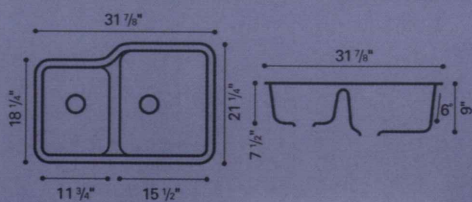

LEGANCE. ENJOY AFFORDABLE LUXURY WITH KARRAN SINKS.

model: **TUSCANY**

overall size: 31-7/8" x 21-1/4"
bowl depth: 9"