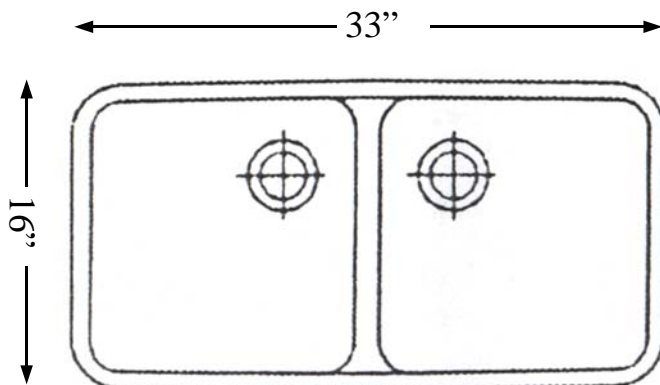

DOUBLE BOWL