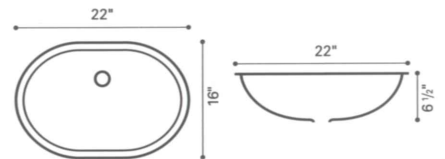

overall size: 31-7/8" x 21-1/4"
bowl depth: 9"

model: **SORRENTO**

overall size: 31-7/8" x 21-1/4"
bowl depth: 9"

model: **NEWPORT**

overall size: 31-5/8" x 19"
bowl depth: 9"

model: **MONACO**

overall size: 31" x 19"
bowl depth: 9 1/2"

model: **KINGSTON**

overall size: 32-1/2" x 19"
bowl depth: 8-1/2"

Karran ACCESSORIES

With Karran's color matched seaming adhesive, dispensing guns, strainer baskets and disposal flanges, your new sink will be as practical as it is beautiful.

SORRENTO UNDER MOUNTED TO LAMINATE

model: **DEL MAR**

overall size: 14-1/4" x 17-1/4"
bowl depth: 6-1/4"

model: **MONTEREY**

overall size: 20-7/8" x 17-3/4"
bowl depth: 9"

model: **MADRID**

overall size: 22-7/8" x 18-1/8"
bowl depth: 8-1/2"

model: **YORK**

overall size: 18-5/8" x 15-1/4"
bowl depth: 5-1/2"

model: **WINDSOR**

overall size: 18-3/4" x 12-3/4"
bowl depth: 7-1/4"

model: **OXFORD**

overall size: 22" x 16"
bowl depth: 6-1/2"

Dimensions shown are external sink dimensions.