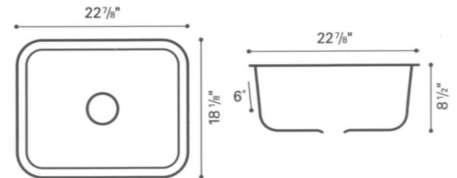

overall size: 31-7/8" x 21-1/4"
bowl depth: 9"

model: **SORRENTO**

overall size: 31-7/8" x 21-1/4"
bowl depth: 9"

model: **NEWPORT**

overall size: 31-5/8" x 19"
bowl depth: 9"

model: **MONACO**

overall size: 31" x 19"
bowl depth: 9 1/2"

COUNTER STONE BOWLS

VANITY TOP BOWL

R
O
M
A
N

M
A
R
B
L
E

DESIGN TO FIT A 21" CABINET

SEAMLESS CONVENIENCE. TIMELESS E

More hygienic and easier to maintain than a drop-in sink, your Karran undermount sink will be the envy of your friends and neighbors.

SORRENTO UNDER MOUNTED TO LAMINATE

model: **DEL MAR**

overall size: 14-1/4" x 17-1/4"
bowl depth: 6-1/4"

model: **MONTEREY**

overall size: 20-7/8" x 17-3/4"
bowl depth: 9"

model: **MADRID**

overall size: 22-7/8" x 18-1/8"
bowl depth: 8-1/2"

model: **YORK**

overall size: 18-5/8" x 15-1/4"
bowl depth: 5-1/2"

model: **WINDSOR**

overall size: 18-3/4" x 12-3/4"
bowl depth: 7-1/4"

model: **OXFORD**

overall size: 22" x 16"
bowl depth: 6-1/2"

Dimensions shown are external sink dimensions.