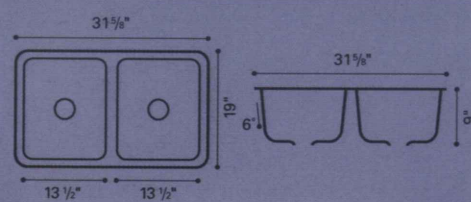

overall size: 31-7/8" x 21-1/4"
bowl depth: 9"

model: **SORRENTO**

overall size: 31-7/8" x 21-1/4"
bowl depth: 9"

model: **NEWPORT**

overall size: 31-5/8" x 19"
bowl depth: 9"

model: **MONACO**

overall size: 31" x 19"
bowl depth: 9 1/2"

model: **KINGSTON**

overall size: 32-1/2" x 19"
bowl depth: 8-1/2"

Karran ACCESSORIES

With Karran's color matched seaming adhesive, dispensing guns, strainer baskets and disposal flanges, your new sink will be as practical as it is beautiful.

SORRENTO UNDER MOUNTED TO LAMINATE

model: **DEL MAR**

overall size: 14-1/4" x 17-1/4"
bowl depth: 6-1/4"

model: **MONTEREY**

overall size: 20-7/8" x 17-3/4"
bowl depth: 9"

model: **MADRID**

overall size: 22-7/8" x 18-1/8"
bowl depth: 8-1/2"

model: **YORK**

overall size: 18-5/8" x 15-1/4"
bowl depth: 5-1/2"

model: **WINDSOR**

overall size: 18-3/4" x 12-3/4"
bowl depth: 7-1/4"

model: **OXFORD**

overall size: 22" x 16"
bowl depth: 6-1/2"

Dimensions shown are external sink dimensions.