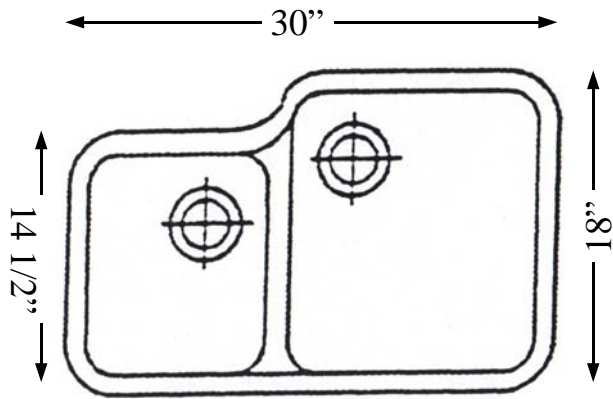

COUNTER STONE BOWLS

R
O
M
A
N

M
A
R
B
L
E

LEFT DOUBLE