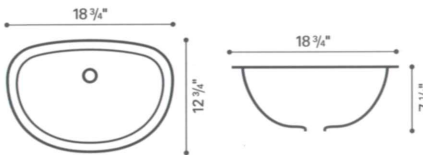

overall size: 31-7/8" x 21-1/4"
bowl depth: 9"

model: **SORRENTO**

overall size: 31-7/8" x 21-1/4"
bowl depth: 9"

model: **NEWPORT**

overall size: 31-5/8" x 19"
bowl depth: 9"

model: **MONACO**

overall size: 31" x 19"
bowl depth: 9 1/2"

model: **KINGSTON**

overall size: 32-1/2" x 19"
bowl depth: 8-1/2"

Karran ACCESSORIES

With Karran's color matched seaming adhesive, dispensing guns, strainer baskets and disposal flanges, your new sink will be as practical as it is beautiful.

SORRENTO UNDER MOUNTED TO LAMINATE

model: **DEL MAR**

overall size: 14-1/4" x 17-1/4"
bowl depth: 6-1/4"

model: **MONTEREY**

overall size: 20-7/8" x 17-3/4"
bowl depth: 9"

model: **MADRID**

overall size: 22-7/8" x 18-1/8"
bowl depth: 8-1/2"

model: **YORK**

overall size: 18-5/8" x 15-1/4"
bowl depth: 5-1/2"

model: **WINDSOR**

overall size: 18-3/4" x 12-3/4"
bowl depth: 7-1/4"

model: **OXFORD**

overall size: 22" x 16"
bowl depth: 6-1/2"

Dimensions shown are external sink dimensions.