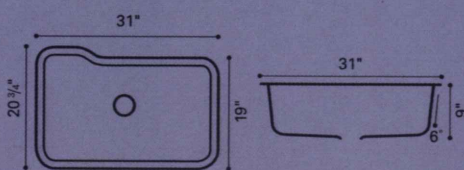

overall size: 31-7/8" x 21-1/4"
bowl depth: 9"

model: **SORRENTO**

overall size: 31-7/8" x 21-1/4"
bowl depth: 9"

model: **NEWPORT**

overall size: 31-5/8" x 19"
bowl depth: 9"

model: **MONACO**

overall size: 31" x 19"
bowl depth: 9 1/2"

model: **KINGSTON**

overall size: 32-1/2" x 19"
bowl depth: 8-1/2"

Karran ACCESSORIES

With Karran's color matched seaming adhesive, dispensing guns, strainer baskets and disposal flanges, your new sink will be as practical as it is beautiful.

SORRENTO UNDER MOUNTED TO LAMINATE

model: **DEL MAR**

overall size: 14-1/4" x 17-1/4"
bowl depth: 6-1/4"

model: **MONTEREY**

overall size: 20-7/8" x 17-3/4"
bowl depth: 9"

model: **MADRID**

overall size: 22-7/8" x 18-1/8"
bowl depth: 8-1/2"

model: **YORK**

overall size: 18-5/8" x 15-1/4"
bowl depth: 5-1/2"

model: **WINDSOR**

overall size: 18-3/4" x 12-3/4"
bowl depth: 7-1/4"

model: **OXFORD**

overall size: 22" x 16"
bowl depth: 6-1/2"

Dimensions shown are external sink dimensions.