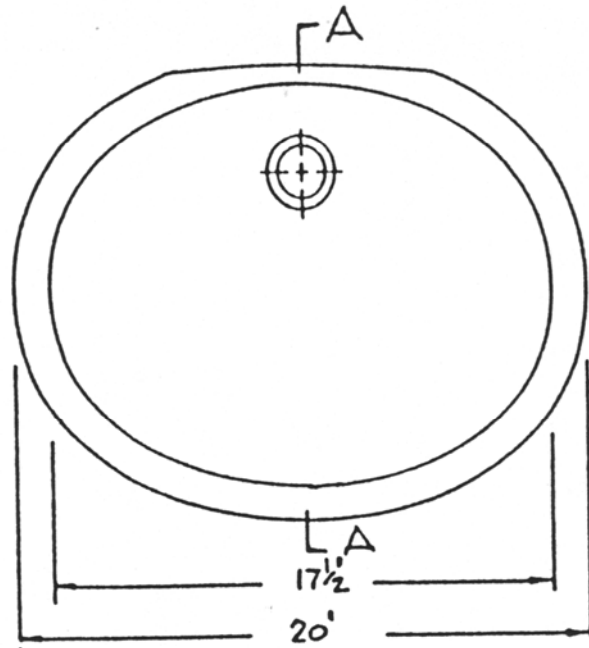

COUNTER STONE BOWLS

VANITY TOP BOWL

R
O
M
A
N

M
A
R
B
L
E

DESIGN TO FIT A 21" CABINET