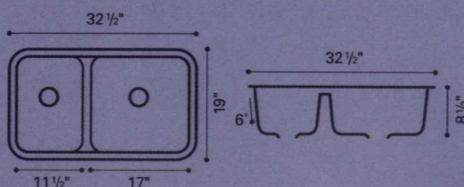

overall size: 31-7/8" x 21-1/4"
bowl depth: 9"

model: **SORRENTO**

overall size: 31-7/8" x 21-1/4"
bowl depth: 9"

model: **NEWPORT**

overall size: 31-5/8" x 19"
bowl depth: 9"

model: **MONACO**

overall size: 31" x 19"
bowl depth: 9 1/2"

model: **KINGSTON**

overall size: 32-1/2" x 19"
bowl depth: 8-1/2"

Karran ACCESSORIES

With Karran's color matched seaming adhesive, dispensing guns, strainer baskets and disposal flanges, your new sink will be as practical as it is beautiful.

SORRENTO UNDER MOUNTED TO LAMINATE

model: **DEL MAR**

overall size: 14-1/4" x 17-1/4"
bowl depth: 6-1/4"

model: **MONTEREY**

overall size: 20-7/8" x 17-3/4"
bowl depth: 9"

model: **MADRID**

overall size: 22-7/8" x 18-1/8"
bowl depth: 8-1/2"

model: **YORK**

overall size: 18-5/8" x 15-1/4"
bowl depth: 5-1/2"

model: **WINDSOR**

overall size: 18-3/4" x 12-3/4"
bowl depth: 7-1/4"

model: **OXFORD**

overall size: 22" x 16"
bowl depth: 6-1/2"

Dimensions shown are external sink dimensions.